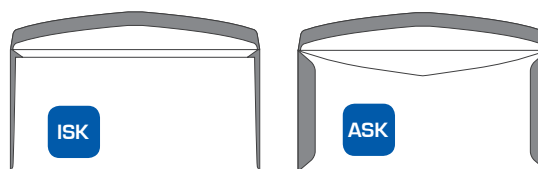

DURABILITY WHEN STORED CORRECTLY

- with peel & seal app. 2 years
- gummed ca. app. years
- with self-seal app. 1 year

Recycling papeDF can age prematurely.

MACHINABLE ENVELOPES

Which seam is needed depends on the type of inserting machine used. The seams of envelopes can be either outside (ASK) or inside (ISK). On pocket envelopes, the seams are always outside (ASK).

ISK Inside seams

ASK Outside seams

 This symbol on the product list indicates all machinable wallets and pockets.

WEIGHTS*

	FORMAT					
	C6 (114x162mm)	C5/6 (110x220mm)	C6/5 (114x229mm)	C5 (162x229mm)	C4 (229x324mm)	
PAPER WEIGHT	70g/m ²	3.2g	4.2g	4.6	6.5g	13.0g
	75g/m ²	3.5g	4.5g	4.9	7.0g	14.0g
	80g/m ²	3.7g	4.8g	5.2	7.4g	14.8g
	90g/m ²	4.1g	5.4g	5.8	8.4g	16.6g
	100g/m ²	4.6g	6.0g	6.4	9.3g	18.5g
	120g/m ²	5.5g	7.2g	7.6	11.1g	22.2g